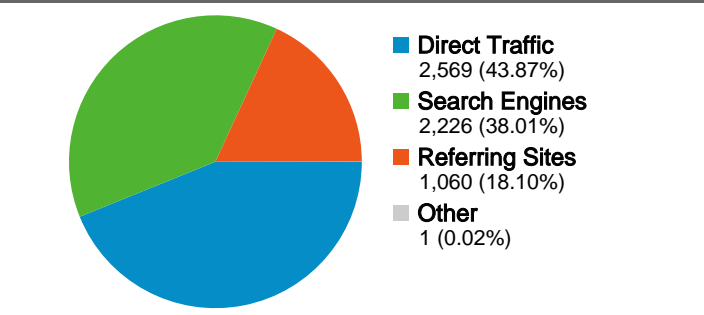

Site Usage

- **5,856** Visits
- **25,719** Pageviews
- **4.39** Pages/Visit
- **42.45%** Bounce Rate
- **00:03:39** Avg. Time on Site
- **55.50%** % New Visits

Visitors Overview

Map Overlay world

Traffic Sources Overview

All traffic sources sent a total of 5,856 visits

- **43.87% Direct Traffic**
- **18.10% Referring Sites**
- **38.01% Search Engines**

Top Traffic Sources

Sources	Visits	% visits	Keywords	Visits	% visits
(direct) ((none))	2,569	43.87%	africa geographic	576	25.88%
google (organic)	1,992	34.02%	african geographic	113	5.08%
thomaspeschak.com (referral)	166	2.83%	www.africageographic.com	91	4.09%
davidrogers.co.za (referral)	92	1.57%	africa geographic magazine	64	2.88%
whitesharktrust.org (referral)	88	1.50%	africa geographic`	58	2.61%

5,856 visits came from 109 countries/territories

Site Usage

Country/Territory	Visits	Pages/Visit	Avg. Time on Site	% New Visits	Bounce Rate
South Africa	2,746	4.04	00:03:52	40.06%	44.17%
United States	879	4.62	00:03:10	77.47%	44.14%
United Kingdom	424	4.60	00:02:48	69.10%	37.26%
France	229	4.12	00:01:59	76.86%	44.98%
Australia	217	5.63	00:04:13	52.07%	31.34%
Netherlands	135	5.15	00:03:13	58.52%	37.04%
Germany	124	4.60	00:02:41	68.55%	42.74%
Canada	114	4.20	00:02:46	62.28%	50.00%
Italy	86	6.13	00:03:30	75.58%	50.00%
Belgium	72	5.40	00:03:52	44.44%	36.11%

Pages on this site were viewed a total of 25,719 times

- **25,719** Pageviews
- **18,773** Unique Views
- **42.45%** Bounce Rate

Top Content

Pages	Pageviews	% Pageviews
/	5,285	20.55%
/shop/productInfo.asp?menucategoryID=1	1,100	4.28%
/expeditions/	881	3.43%
/magazines/africa-geographic/	499	1.94%
/contact/	406	1.58%