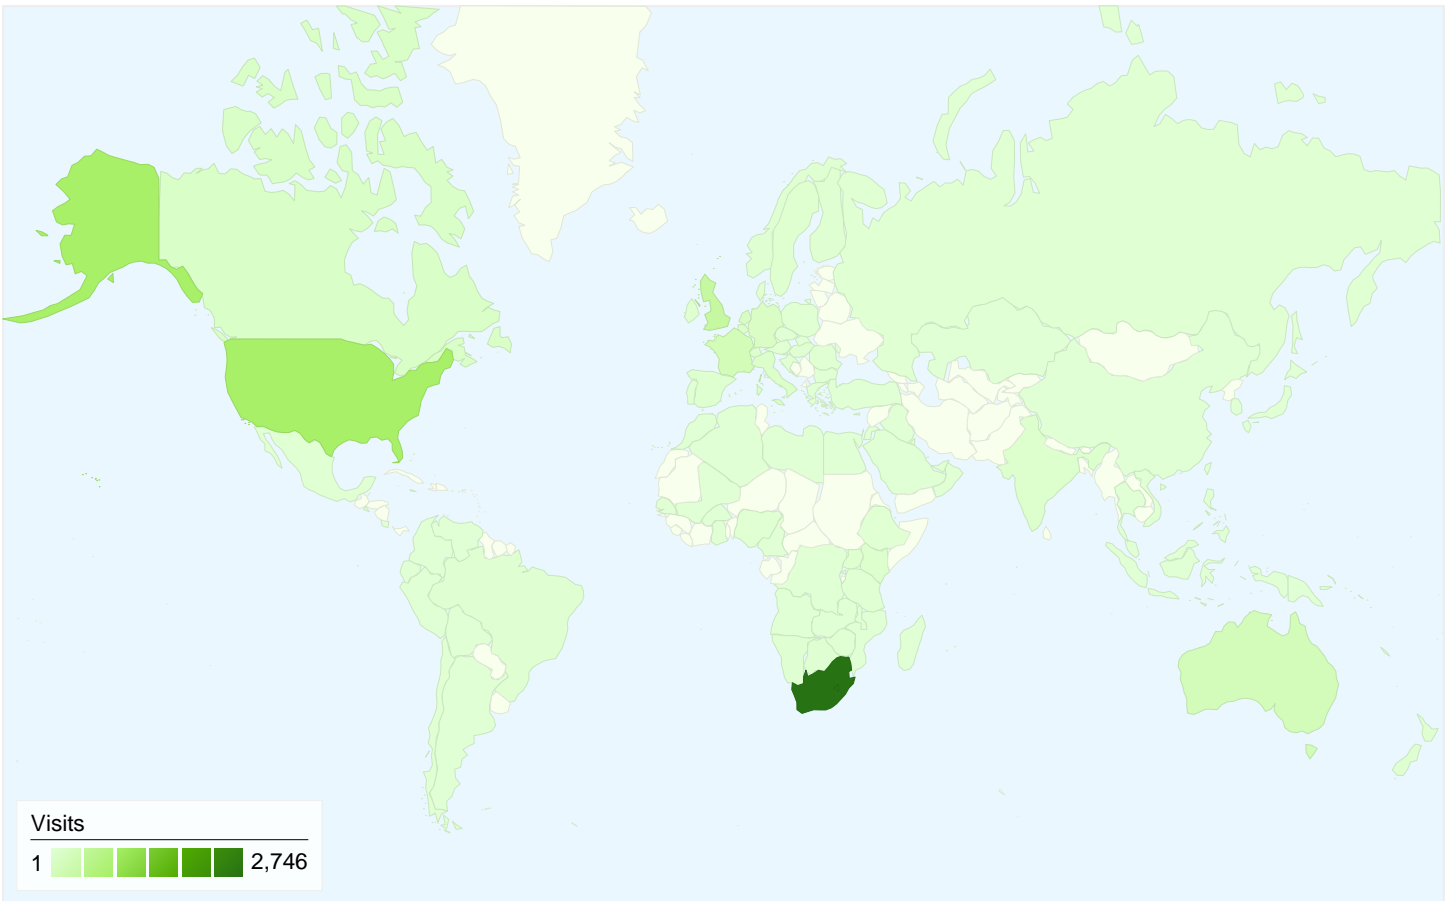

Site Usage

- **5,856** Visits
- **25,719** Pageviews
- **4.39** Pages/Visit
- **42.45%** Bounce Rate
- **00:03:39** Avg. Time on Site
- **55.50%** % New Visits

Visitors Overview

Map Overlay world

Traffic Sources Overview

All traffic sources sent a total of 5,856 visits

- **43.87% Direct Traffic**
- **18.10% Referring Sites**
- **38.01% Search Engines**

Top Traffic Sources

Sources	Visits	% visits	Keywords	Visits	% visits
(direct) ((none))	2,569	43.87%	africa geographic	576	25.88%
google (organic)	1,992	34.02%	african geographic	113	5.08%
thomaspeschak.com (referral)	166	2.83%	www.africageographic.com	91	4.09%
davidrogers.co.za (referral)	92	1.57%	africa geographic magazine	64	2.88%
whitesharktrust.org (referral)	88	1.50%	africa geographic`	58	2.61%

5,856 visits came from 109 countries/territories

Site Usage

Country/Territory	Visits	Pages/Visit	Avg. Time on Site	% New Visits	Bounce Rate
South Africa	2,746	4.04	00:03:52	40.06%	44.17%
United States	879	4.62	00:03:10	77.47%	44.14%
United Kingdom	424	4.60	00:02:48	69.10%	37.26%
France	229	4.12	00:01:59	76.86%	44.98%
Australia	217	5.63	00:04:13	52.07%	31.34%
Netherlands	135	5.15	00:03:13	58.52%	37.04%
Germany	124	4.60	00:02:41	68.55%	42.74%
Canada	114	4.20	00:02:46	62.28%	50.00%
Italy	86	6.13	00:03:30	75.58%	50.00%
Belgium	72	5.40	00:03:52	44.44%	36.11%

Pages on this site were viewed a total of 25,719 times

- **25,719** Pageviews
- **18,773** Unique Views
- **42.45%** Bounce Rate

Top Content

Pages	Pageviews	% Pageviews
/	5,285	20.55%
/shop/productInfo.asp?menucategoryID=1	1,100	4.28%
/expeditions/	881	3.43%
/magazines/africa-geographic/	499	1.94%
/contact/	406	1.58%