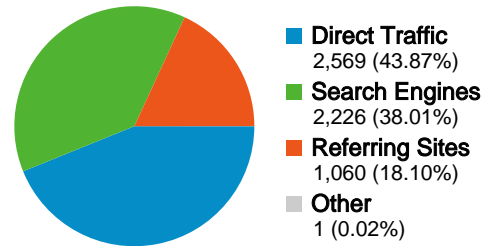

Site Usage

- **5,856** Visits
- **25,719** Pageviews
- **4.39** Pages/Visit
- **42.45%** Bounce Rate
- **00:03:39** Avg. Time on Site
- **55.50%** % New Visits

Visitors Overview

Map Overlay world

Traffic Sources Overview

- **5,856** Visits
- **3,853** Absolute Unique Visitors
- **25,719** Pageviews
- **4.39** Average Pageviews
- **00:03:39** Time on Site
- **42.45%** Bounce Rate
- **55.65%** New Visits

Technical Profile

All traffic sources sent a total of 5,856 visits

- **43.87% Direct Traffic**
- **18.10% Referring Sites**
- **38.01% Search Engines**

Top Traffic Sources

Sources	Visits	% visits	Keywords	Visits	% visits
(direct) ((none))	2,569	43.87%	africa geographic	576	25.88%
google (organic)	1,992	34.02%	african geographic	113	5.08%
thomaspeschak.com (referral)	166	2.83%	www.africageographic.com	91	4.09%
davidrogers.co.za (referral)	92	1.57%	africa geographic magazine	64	2.88%
whitesharktrust.org (referral)	88	1.50%	africa geographic`	58	2.61%

5,856 visits came from 109 countries/territories

Site Usage

Country/Territory	Visits	Pages/Visit	Avg. Time on Site	% New Visits	Bounce Rate
South Africa	2,746	4.04	00:03:52	40.06%	44.17%
United States	879	4.62	00:03:10	77.47%	44.14%
United Kingdom	424	4.60	00:02:48	69.10%	37.26%
France	229	4.12	00:01:59	76.86%	44.98%
Australia	217	5.63	00:04:13	52.07%	31.34%
Netherlands	135	5.15	00:03:13	58.52%	37.04%
Germany	124	4.60	00:02:41	68.55%	42.74%
Canada	114	4.20	00:02:46	62.28%	50.00%
Italy	86	6.13	00:03:30	75.58%	50.00%
Belgium	72	5.40	00:03:52	44.44%	36.11%