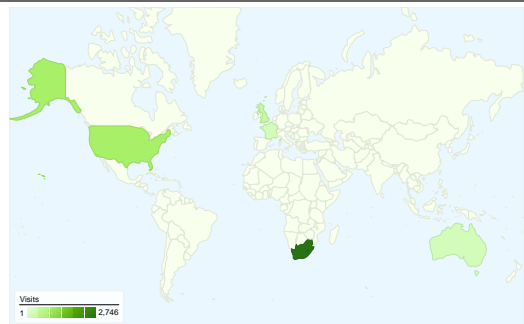

Site Usage

- **5,856** Visits
- **25,719** Pageviews
- **4.39** Pages/Visit
- **42.45%** Bounce Rate
- **00:03:39** Avg. Time on Site
- **55.50%** % New Visits

Visitors Overview

Map Overlay world

Traffic Sources Overview

All traffic sources sent a total of 5,856 visits

- **43.87% Direct Traffic**
- **18.10% Referring Sites**
- **38.01% Search Engines**

Top Traffic Sources

Sources	Visits	% visits	Keywords	Visits	% visits
(direct) ((none))	2,569	43.87%	africa geographic	576	25.88%
google (organic)	1,992	34.02%	african geographic	113	5.08%
thomaspeschak.com (referral)	166	2.83%	www.africageographic.com	91	4.09%
davidrogers.co.za (referral)	92	1.57%	africa geographic magazine	64	2.88%
whitesharktrust.org (referral)	88	1.50%	africa geographic`	58	2.61%

5,856 visits came from 109 countries/territories

Site Usage

Country/Territory	Visits	Pages/Visit	Avg. Time on Site	% New Visits	Bounce Rate
South Africa	2,746	4.04	00:03:52	40.06%	44.17%
United States	879	4.62	00:03:10	77.47%	44.14%
United Kingdom	424	4.60	00:02:48	69.10%	37.26%
France	229	4.12	00:01:59	76.86%	44.98%
Australia	217	5.63	00:04:13	52.07%	31.34%
Netherlands	135	5.15	00:03:13	58.52%	37.04%
Germany	124	4.60	00:02:41	68.55%	42.74%
Canada	114	4.20	00:02:46	62.28%	50.00%
Italy	86	6.13	00:03:30	75.58%	50.00%
Belgium	72	5.40	00:03:52	44.44%	36.11%

Pages on this site were viewed a total of 25,719 times

- **25,719** Pageviews
- **18,773** Unique Views
- **42.45%** Bounce Rate

Top Content

Pages	Pageviews	% Pageviews
/	5,285	20.55%
/shop/productInfo.asp?menucategoryID=1	1,100	4.28%
/expeditions/	881	3.43%
/magazines/africa-geographic/	499	1.94%
/contact/	406	1.58%